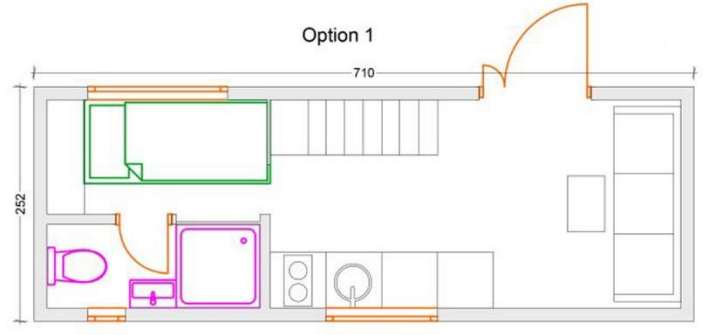

TINY HOUSE 24.4

7.10m long / 2.55m wide / 4m height, 1-4 persons
<https://greencubehouse.com/tiny-house-24-4/>

WALLS	Floor
<ul style="list-style-type: none"> - Therotreated wood 20mm - Metal sheets - Ventilated fasace 20mm - DuPont Vapor barrier - Wooden beamd 50x100mm - Rockwool insulation 100mm - DuPont Vapor barrier - Wooden wainscoting 12mm - PVC windows and entrance door 	<ul style="list-style-type: none"> - Metal sheets - DuPont Vapor barrier - Wooden beamd 50x100mm - Rockwool insulation 100mm - DuPont Vapor barrier - Plywood 18mm, Laminated floor or Wooden floor
KITCHEN	BATHROOM
<ul style="list-style-type: none"> - 2400mm x 600mm x 900mm - Hot plate and oven - Instant water heater - Fridge, Sink with water mixture - Table IKEA, 4 chairs 	<ul style="list-style-type: none"> - WC / Compost toilet - Shower cabin - Sink, storage space and water mixture IKEA

LIVING ROOM	BEDROOMS
<ul style="list-style-type: none"> - Wooden sofa with storage space under it - Coffee table 	<ul style="list-style-type: none"> - First floor sofa-bed - Second floor bedroom
OPTIONS	
<ul style="list-style-type: none"> - Solar system - Gas system for hot water, gas hot plate and gas oven 	
PRICE: 32 700 EURO with VAT, EXW Bulgaria Transportation to Germany: 3000 EUR without VAT	