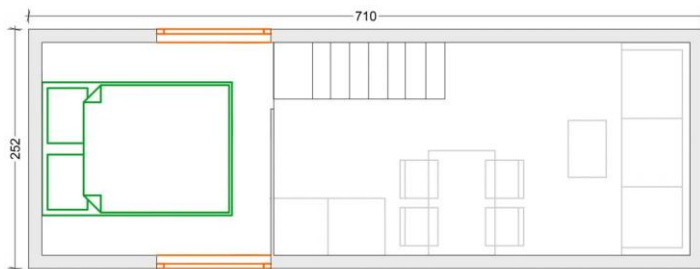

TINY HOUSE 24.4

7.10m long / 2.55m wide / 4m height, 1-4 persons
<https://greencubehouse.com/tiny-house-24-4/>

WALLS	Floor
<ul style="list-style-type: none"> - Therotreated wood 20mm - Metal sheets - Ventilated fasace 20mm - DuPont Vapor barrier - Wooden beamd 50x100mm - Rockwool insulation 100mm - DuPont Vapor barrier - Wooden wainscoting 12mm - PVC windows and entrance door 	<ul style="list-style-type: none"> - Metal sheets - DuPont Vapor barrier - Wooden beamd 50x100mm - Rockwool insulation 100mm - DuPont Vapor barrier - Plywood 18mm, Laminated floor or Wooden floor
KITCHEN	BATHROOM
<ul style="list-style-type: none"> - 2400mm x 600mm x 900mm - Hot plate and oven - Instant water heater - Fridge, Sink with water mixture - Table IKEA, 4 chairs 	<ul style="list-style-type: none"> - WC / Compost toilet - Shower cabin - Sink, storage space and water mixture IKEA

LIVING ROOM	BEDROOMS
<ul style="list-style-type: none"> - Wooden sofa with storage space under it - Coffee table 	<ul style="list-style-type: none"> - First floor sofa-bed - Second floor bedroom
OPTIONS	
<ul style="list-style-type: none"> - Solar system - Gas system for hot water, gas hot plate and gas oven 	
PRICE: 32 700 EURO with VAT, EXW Bulgaria Transportation to Germany: 3000 EUR without VAT	