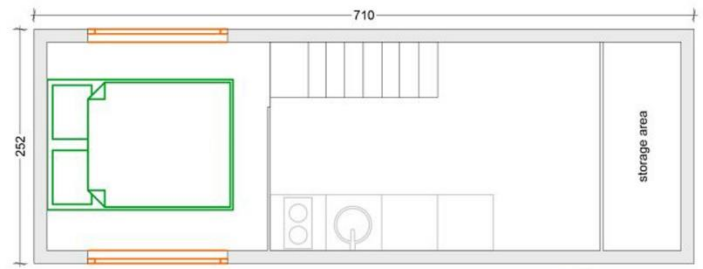

TINY HOUSE 24.4

7.10m long / 2.55m wide / 4m height, 1-4 persons
<https://greencubehouse.com/tiny-house-24-4/>

WALLS	Floor
<ul style="list-style-type: none"> - Therotreated wood 20mm - Metal sheets - Ventilated fasace 20mm - DuPont Vapor barrier - Wooden beamd 50x100mm - Rockwool insulation 100mm - DuPont Vapor barrier - Wooden wainscoting 12mm - PVC windows and entrance door 	<ul style="list-style-type: none"> - Metal sheets - DuPont Vapor barrier - Wooden beamd 50x100mm - Rockwool insulation 100mm - DuPont Vapor barrier - Plywood 18mm, Laminated floor or Wooden floor
KITCHEN	BATHROOM
<ul style="list-style-type: none"> - 2400mm x 600mm x 900mm - Hot plate and oven - Instant water heater - Fridge, Sink with water mixture - Table IKEA, 4 chairs 	<ul style="list-style-type: none"> - WC / Compost toilet - Shower cabin - Sink, storage space and water mixture IKEA

LIVING ROOM	BEDROOMS
<ul style="list-style-type: none"> - Wooden sofa with storage space under it - Coffee table 	<ul style="list-style-type: none"> - First floor sofa-bed - Second floor bedroom
OPTIONS	
<ul style="list-style-type: none"> - Solar system - Gas system for hot water, gas hot plate and gas oven 	
PRICE: 32 700 EURO with VAT, EXW Bulgaria Transportation to Germany: 3000 EUR without VAT	