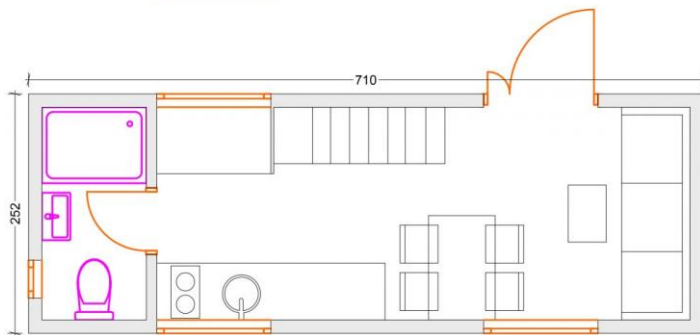

TINY HOUSE 24.4

7.10m long / 2.55m wide / 4m height, 1-4 persons
<https://greencubehouse.com/tiny-house-24-4/>

WALLS	Floor
<ul style="list-style-type: none"> - Therotreated wood 20mm - Metal sheets - Ventilated fasace 20mm - DuPont Vapor barrier - Wooden beamd 50x100mm - Rockwool insulation 100mm - DuPont Vapor barrier - Wooden wainscoting 12mm - PVC windows and entrance door 	<ul style="list-style-type: none"> - Metal sheets - DuPont Vapor barrier - Wooden beamd 50x100mm - Rockwool insulation 100mm - DuPont Vapor barrier - Plywood 18mm, Laminated floor or Wooden floor
KITCHEN	BATHROOM
<ul style="list-style-type: none"> - 2400mm x 600mm x 900mm - Hot plate and oven - Instant water heater - Fridge, Sink with water mixture - Table IKEA, 4 chairs 	<ul style="list-style-type: none"> - WC / Compost toilet - Shower cabin - Sink, storage space and water mixture IKEA

LIVING ROOM	BEDROOMS
<ul style="list-style-type: none"> - Wooden sofa with storage space under it - Coffee table 	<ul style="list-style-type: none"> - First floor sofa-bed - Second floor bedroom
OPTIONS	
<ul style="list-style-type: none"> - Solar system - Gas system for hot water, gas hot plate and gas oven 	
PRICE: 32 700 EURO with VAT, EXW Bulgaria Transportation to Germany: 3000 EUR without VAT	